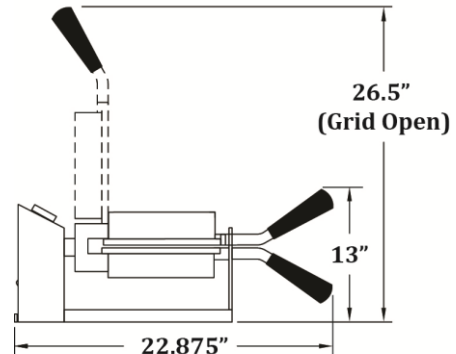

## Specifications

General image shown for reference only.

Operator End View

Side View

### Overall Dimensions:

**Width:** 10"

**Depth:** 22.875"

**Height:** 13"

(Dimensions w/grids in closed position.)